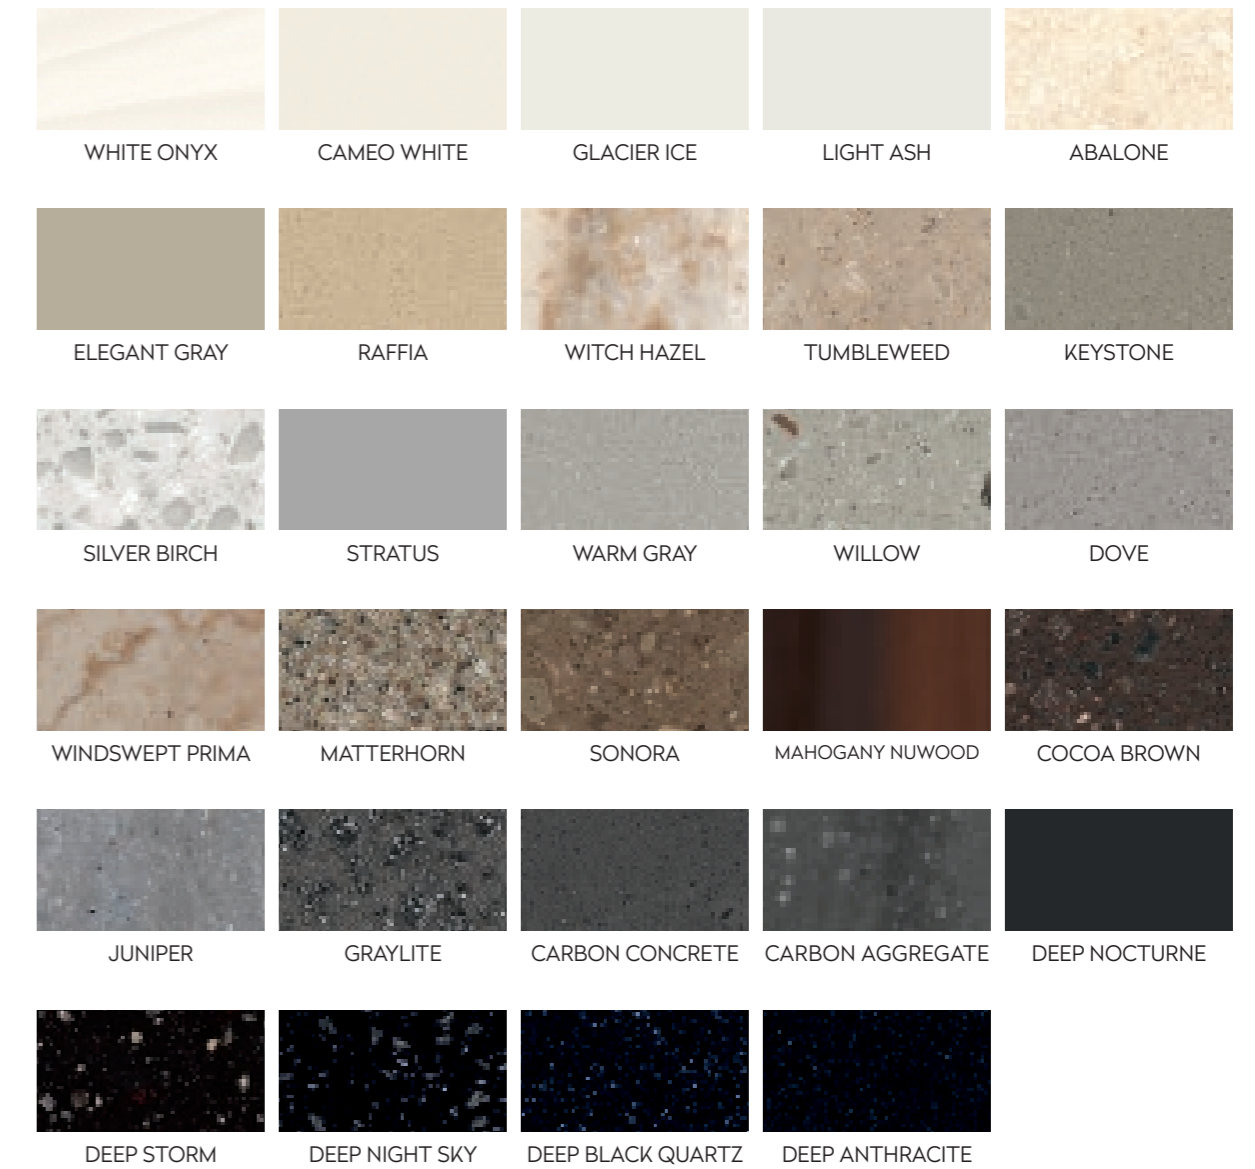

# CORIAN® SOLID SURFACE: THE COLOUR PORTFOLIO

# FOR EUROPE, MIDDLE EAST AND AFRICA (EMEA)

Printed representation of colours may vary from actual samples. Please view actual sample before purchasing. You can now choose any colour of Corian® from the Global Corian® Solid Surface Colour Portfolio. To learn more, visit [www.corian.com](http://www.corian.com) or ask your Corian® Design sales contact.