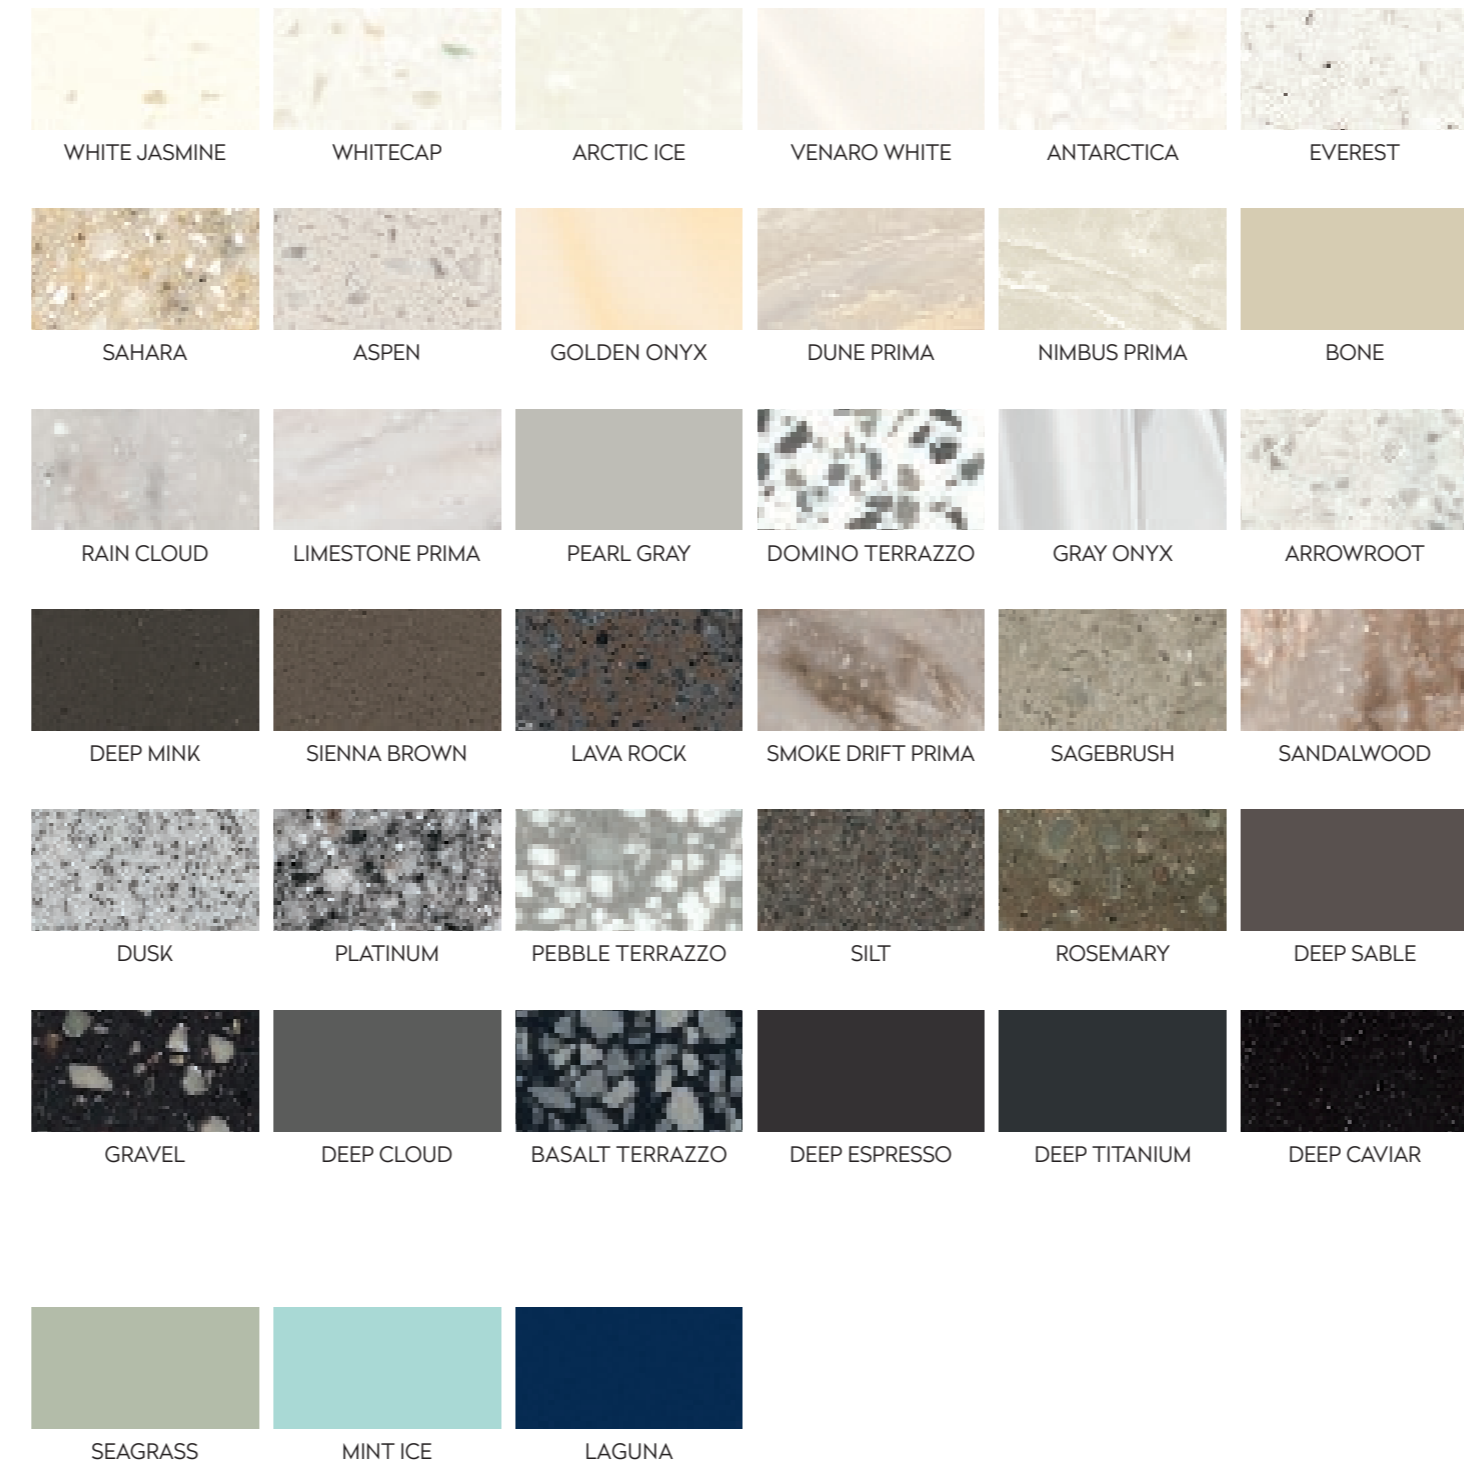

# CORIAN® SOLID SURFACE: THE COLOUR PORTFOLIO

# FOR EUROPE, MIDDLE EAST AND AFRICA (EMEA)

Printed representation of colours may vary from actual samples. Please view actual sample before purchasing. You can now choose any colour of Corian® from the Global Corian® Solid Surface Colour Portfolio. To learn more, visit [www.corian.com](http://www.corian.com) or ask your Corian® Design sales contact.